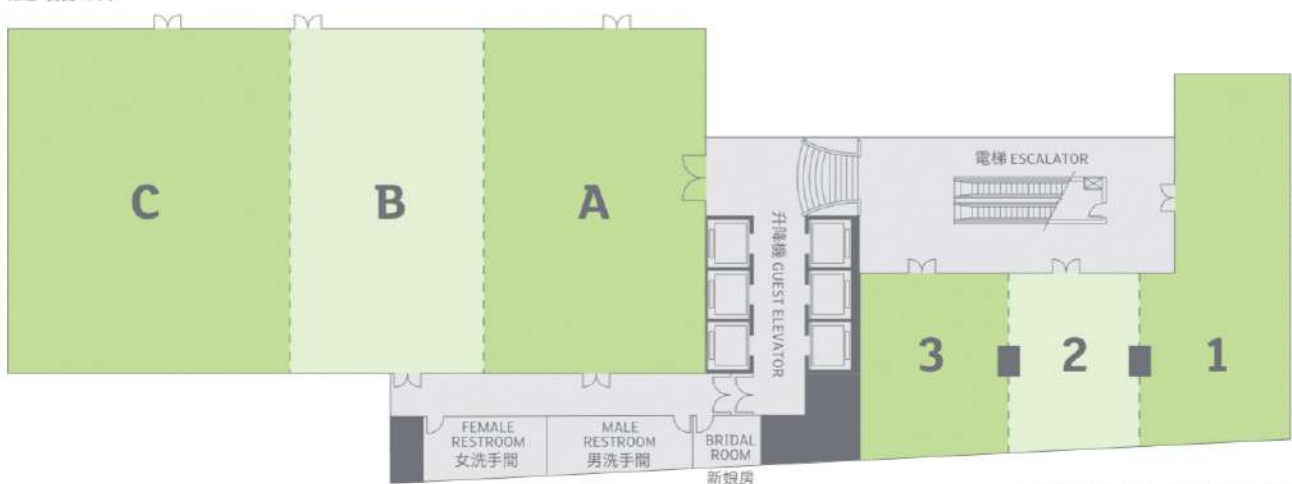

Floor Plan & Capacity

Banquets / Conferences Configuration

Crystal Ballroom	Area			Ceiling Height	Dimension	Banquet (table)		Buffet		Cocktail		Classroom		Theatre		U-shape or boardroom	
A	2,960 sq.ft 275 sq.m	4,656 sq.ft 433 sq.m	7,657 sq.ft 712 sq.m	15.3' 4.7m	47.9' x 61.7' 14.6 x 18.8m	16		144		200		112		220		50	
	27.6' x 61.7' 8.4 x 18.8m				24	48	192	384	635	312	635	64	100				
C	3,001 sq.ft 279 sq.m	4,697 sq.ft 437 sq.m			48.5' x 61.7' 14.8 x 18.8m					400		160		360			

Crystal Room	Area			Ceiling Height	Dimension	Banquet (table)		Buffet		Cocktail		Classroom		Theatre		U-shape or boardroom	
1	1,209 sq.ft 112 sq.m	1,948 sq.ft 181 sq.m	2,721 sq.ft 253 sq.m	8.9' 2.7m	(30'x25')+(26'x18') (9x7.6m)+(8x5.5m)	7		60		100		60		100		26	
	29' x 26' 8.8 x 7.8m				12	17	35	96	132	50	200	32	50	26			
2	739 sq.ft 69 sq.m	1,512 sq.ft 141 sq.m			32' x 24' 9.7 x 7.4m	5	10	35	72	50	100	32	50	26			
3	744 sq.ft 72 sq.m			5				35		50		32	50	26			

CRYSTAL BALLROOM 麗晶殿

CRYSTAL ROOMS 麗晶廳

香港金域假日酒店
香港九龍尖沙咀彌敦道50號

Holiday Inn Golden Mile
50 Nathan Road, Tsim Sha Tsui, Kowloon, Hong Kong

Tel (852) 2315 1276 Fax (852) 2366 6221
Email catering.higm@ihg.com Website www.higoldenmile.com

洲際酒店集團旗下
香港金域
GOLDEN MILE HONG KONG