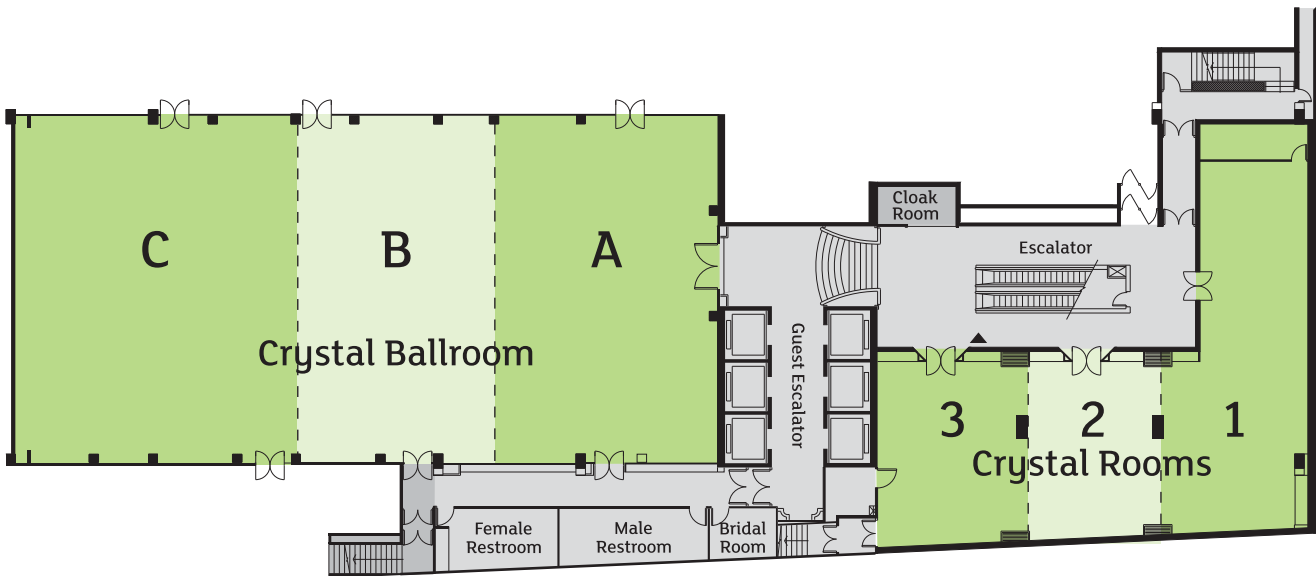

Floor Plan & Capacity

Banquets / Conferences Configuration

Crystal Ballroom	Area			Ceiling Height	Dimension	Banquet (table)		Buffet		Cocktail		Classroom		Theatre		U-shape or boardroom	
A	2,960 sq.ft 275 sq.m	4,656 sq.ft 433 sq.m	7,657 sq.ft 712 sq.m	15.3' 4.7m	47.9' x 61.7' 14.6 x 18.8m	16	48	144	384	200	700	112	312	220	700	50	100
B	1,696 sq.ft 158 sq.m				27.6' x 61.7' 8.4 x 18.8m	24		192		400		160		360		64	
C	3,001 sq.ft 279 sq.m				48.5' x 61.7' 14.8 x 18.8m												

Crystal Room	Area			Ceiling Height	Dimension	Banquet (table)		Buffet		Cocktail		Classroom		Theatre		U-shape or boardroom		
1	1,209 sq.ft 112 sq.m	1,948 sq.ft 181 sq.m	2,721 sq.ft 253 sq.m	8.9' 2.7m	(30' x 25') + (26' x 18') (9 x 7.6m) + (8 x 5.5m)	7	17	60	132	100	250	60	32	100	60	26	26	
2	739 sq.ft 69 sq.m				29' x 26' 8.8 x 7.8m	5		36		50		100						
3	744 sq.ft 72 sq.m				32' x 24' 9.7 x 7.4m	5		36		50								

香港金域假日酒店

香港九龍尖沙咀彌敦道50號

Tel (852) 2315 1271 Fax (852) 2366 6221

Email banquet@goldenmile.com Website <http://www.higoldenmile.com>

H 假日酒店
Holiday Inn

IHG 旗下酒店

香港金域
GOLDEN MILE HONG KONG