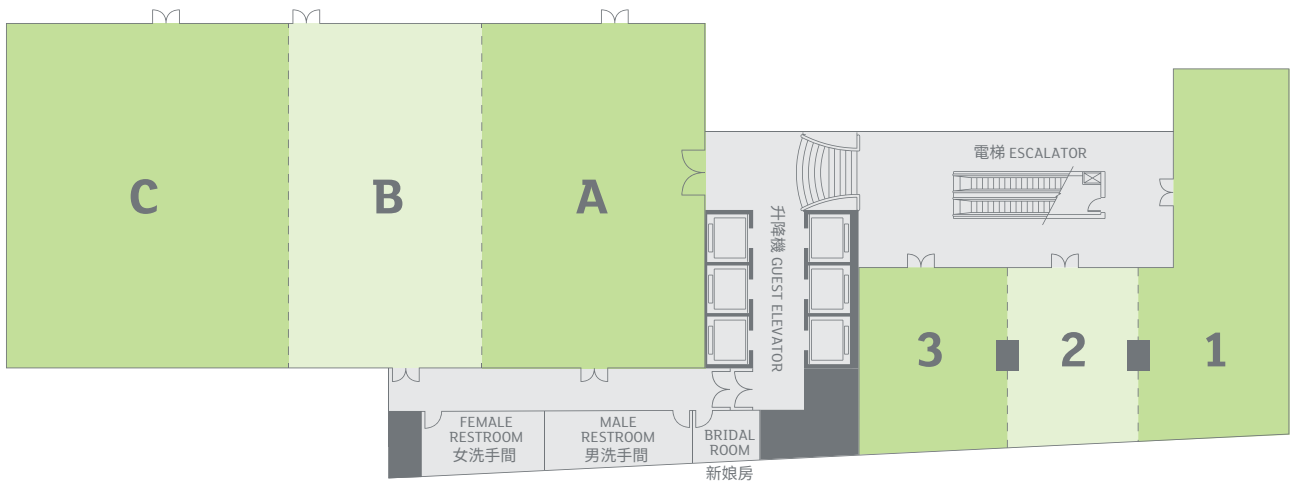

Floor Plan & Capacity

Banquets / Conferences Configuration

Crystal Ballroom	Area			Celling Height	Dimension	Banquet (table)		Buffet		Cocktail		Classroom		Theatre		U-shape or boardroom			
A	2,960 sq.ft 275 sq.m	4,656 sq.ft 433 sq.m	7,657 sq.ft 712 sq.m	15.3' 4.7m	47.9' x 61.7' 14.6 x 18.8m	16		144		200		112		220		50			
B	1,696 sq.ft 158 sq.m				27.6' x 61.7' 8.4 x 18.8m	24	48	192	384	400	635	160	312	360	635	64	100		
C	3,001 sq.ft 279 sq.m				48.5' x 61.7' 14.8 x 18.8m														

Crystal Room	Area			Celling Height	Dimension	Banquet (table)		Buffet		Cocktail		Classroom		Theatre		U-shape or boardroom	
1	1,209 sq.ft 112 sq.m	1,948 sq.ft 181 sq.m	2,721 sq.ft 253 sq.m	8.9' 2.7m	(30'x25')+(26'x18') (9x7.6m)+(8x5.5m)	7		60		100		60		100		26	
2	739 sq.ft 69 sq.m				29' x 26' 8.8 x 7.8m	5	17	36	96	132	50	200	32	50	50	26	
3	744 sq.ft 72 sq.m				32' x 24' 9.7 x 7.4m	5	10	36	72	50	100	32	50	26			

CRYSTAL BALLROOM 麗晶殿

CRYSTAL ROOMS 麗晶廳

香港金域假日酒店
香港九龍尖沙咀彌敦道50號

Holiday Inn Golden Mile
50 Nathan Road, Tsim Sha Tsui, Kowloon, Hong Kong

Tel (852) 2315 1273 Fax (852) 2366 6221
Email catering.higm@ihg.com Website www.higoldenmile.com