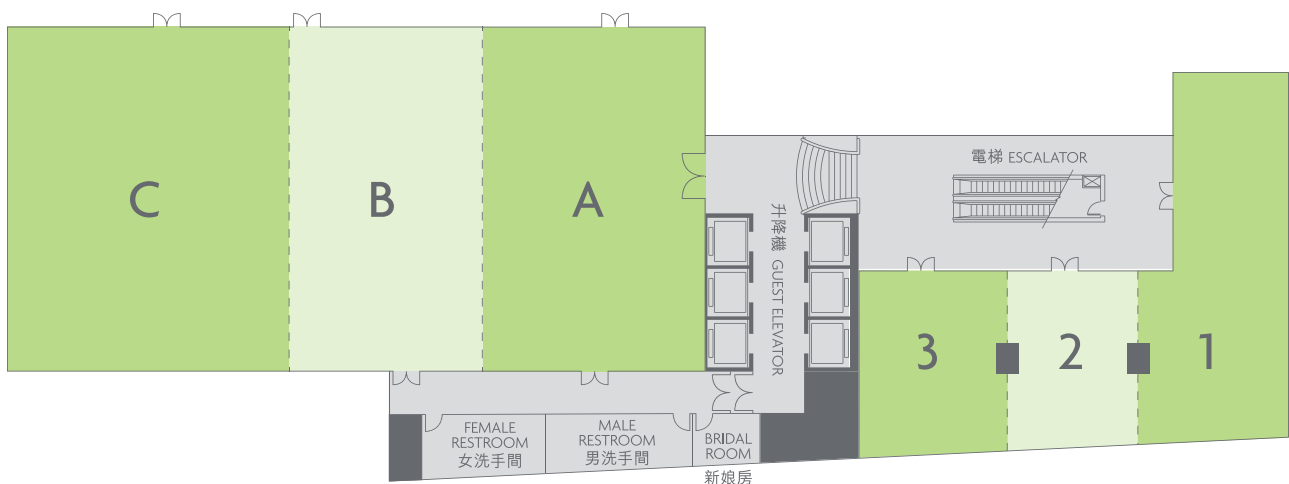

Floor Plan & Capacity

Banquets / Conferences Configuration

Crystal Ballroom	Area		Ceiling Height	Dimension	Banquet (table)		Buffet		Cocktail		Classroom		Theatre		U-shape or boardroom	
A	2,960 sq.ft 275 sq.m	4,656 sq.ft 433 sq.m	15.3' 4.7m	47.9' x 61.7' 14.6 x 18.8m	16	48	144	384	200	635	112	312	220	635	50	100
B	1,696 sq.ft 158 sq.m			27.6' x 61.7' 8.4 x 18.8m	24		192		400		160		360		64	
C	3,001 sq.ft 279 sq.m			48.5' x 61.7' 14.8 x 18.8m												

Crystal Room	Area		Ceiling Height	Dimension	Banquet (table)		Buffet		Cocktail		Classroom		Theatre		U-shape or boardroom			
1	1,209 sq.ft 112 sq.m	1,948 sq.ft 181 sq.m	8.9' 2.7m	(30' x 25') + (26' x 18') (9 x 7.6m) + (8 x 5.5m)	7	17	60	132	100	200	60	32	100	50	26	26		
2	739 sq.ft 69 sq.m			29' x 26' 8.8 x 7.8m	5		36		72		50		100		32		50	26
3	744 sq.ft 72 sq.m			32' x 24' 9.7 x 7.4m	5		36				50				32		50	26

CRYSTAL BALLROOM 麗晶殿

CRYSTAL ROOMS 麗晶廳

香港金域假日酒店
香港九龍尖沙咀彌敦道50號

Tel (852) 2315 1276 Fax (852) 2366 6221
Email banquet@goldenmile.com Website <http://www.higoldenmile.com>

假日酒店
Holiday Inn

IHG 旗下酒店
香港金域
GOLDEN MILE HONG KONG