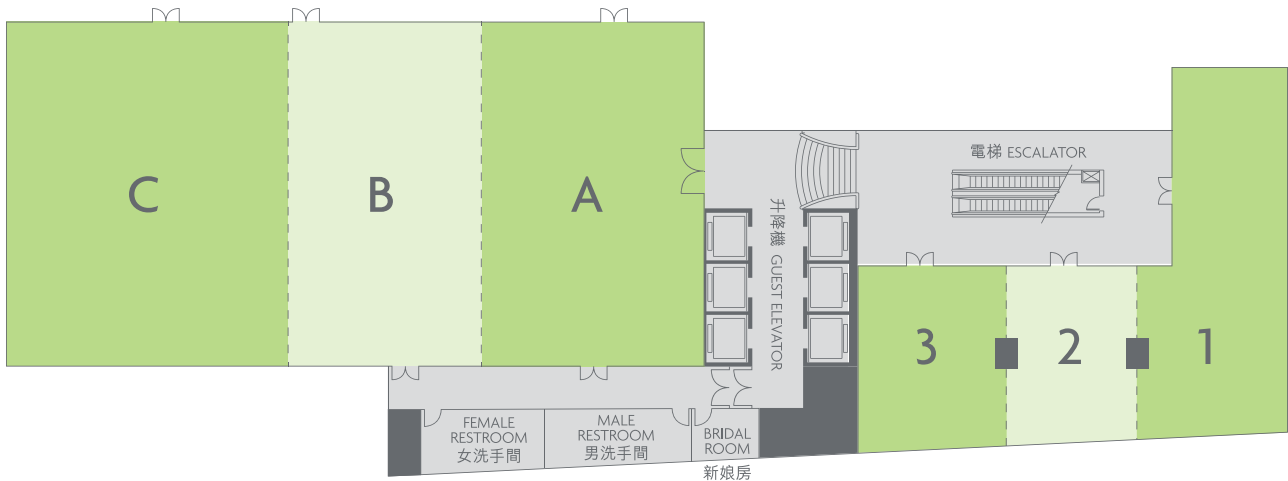

Floor Plan & Capacity

Banquets / Conferences Configuration

Crystal Ballroom	Area		Ceiling Height	Dimension	Banquet (table)		Buffet		Cocktail		Classroom		Theatre		U-shape or boardroom	
A	2,960 sq.ft 275 sq.m	4,656 sq.ft 433 sq.m	15.3' 4.7m	47.9' x 61.7' 14.6 x 18.8m	16	48	144	384	200	635	112	312	220	635	50	100
B	1,696 sq.ft 158 sq.m			27.6' x 61.7' 8.4 x 18.8m	24		192		400		160		360		64	
C	3,001 sq.ft 279 sq.m			48.5' x 61.7' 14.8 x 18.8m												

Crystal Room	Area		Ceiling Height	Dimension	Banquet (table)		Buffet		Cocktail		Classroom		Theatre		U-shape or boardroom		
1	1,209 sq.ft 112 sq.m	1,948 sq.ft 181 sq.m	8.9' 2.7m	(30' x 25') + (26' x 18') (9 x 7.6m) + (8 x 5.5m)	7	17	60	132	100	200	60	32	100	50	26	26	
2	739 sq.ft 69 sq.m			29' x 26' 8.8 x 7.8m	5		36		50		100		32		50		26
3	744 sq.ft 72 sq.m			32' x 24' 9.7 x 7.4m	5		36		50		32		50		26		

CRYSTAL BALLROOM 麗晶殿

CRYSTAL ROOMS 麗晶廳

香港金域假日酒店
香港九龍尖沙咀彌敦道50號

Tel (852) 2315 1271 Fax (852) 2366 6221
Email banquet@goldenmile.com Website <http://www.higoldenmile.com>

H 假日酒店
Holiday Inn

IHG 旗下酒店
香港金域
GOLDEN MILE HONG KONG